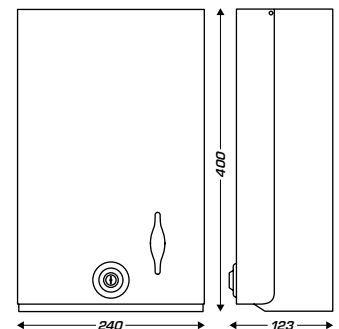

## PAPER TOWEL DISPENSER

- Metal cover and support
- Vandal-proof
- Capacity: 400 to 600 paper towels
- Secured key locking
- Convenient: easy replacement of towels
- Paper level viewing window
- Finish: white epoxy or brushed stainless steel