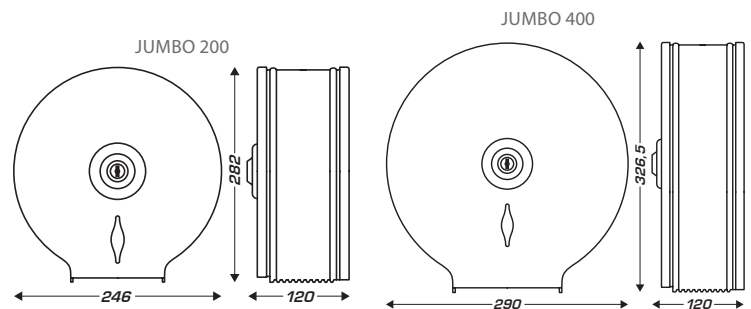

JUMBO METAL

TOILET PAPER DISPENSER

8 99 439

8 99 623

- Metal cover and support
- Vandal-proof
- Capacity:
 - 200 m roll (Ref. 8 99 439)
 - 400 m roll (Ref. 8 99 440/623)
- Core diameter 45 mm
- Convenient: easy replacement of paper
- Finish:
 - white epoxy (Ref. 8 99 439/440)
 - brushed stainless steel (Ref. 8 99 623)

RÉF.	DÉSIGNATION	UL ¹
8 99 439	Toilet paper dispenser Jumbo 200 white epoxy	8
8 99 440	Toilet paper dispenser Jumbo 400 white epoxy	8
8 99 623	Toilet paper dispenser Jumbo 200 brushed stainless steel	8
8 99 1110	Toilet paper dispenser Jumbo 400 brushed stainless steel	8